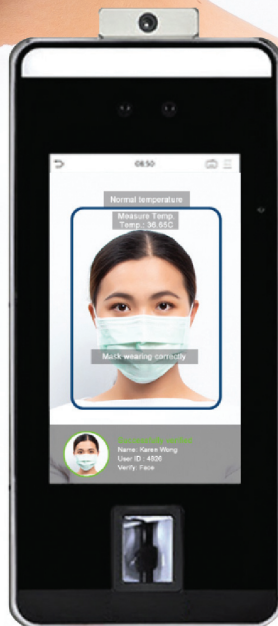

BACK TO WORK SAFELY

Verify Face even with Mask On

a visible light facial recognition access control device that withstands direct strong light exposure. This product supports multiple verification methods including Face, Fingerprint, Palm & Password. It is embedded with a Face-with-Mask reading and fever detection feature that can examine a person's body temperature even with a face mask on. The extra wide angle recognition with up to 2 meters recognition distance made this device one of the fastest and contactless verification methods that significantly reduces the potential risk of cross-contamination in premises.

Suitable for all types of small and large offices.

Face Recognition
Latest visible light facial recognition technology

Touchless Verification
Contactless palm recognition

Large Capacity
Store up to 6,000 faces, 4,000 palms and 20,000 transaction logs

Fever Detection
Deny access when fever symptom is detected

Face Mask Detection
Deny access to those who are not wearing a mask

Elegant Design
A compact and slim device to fit dimensions of a door frame installation

SYSTEM DIAGRAM

SPECIFICATIONS

MODEL	Details
PRODUCT DIMENSION (W X H X D), mm	91.93 x 220 x 22.5
MICROPROCESSOR	900MHz Dual Core CPU
MEMORY	512MB RAM/8G Flash
STORAGE	
• Faces	6,000
• Fingerprint	6,000
• Palm	3,000
• Transactions	200,000
OPERATING ENVIRONMENT	
• Temperature	16°C ~ 32°C
• Humidity	10% ~ 90%
• Power Input	DC12V 3A
COMMUNICATIONS	
• Method	TCP/IP, RS485, Wi-Fi (Optional)
• Wiegand	Input/Output
ACCESS CONTROL	
• Lock Relay Output	Yes
• Alarm Output/Auxiliary Input	Yes
• Exit Button/Door Sensor	Yes
PREVENTIVE MEASURES	
• Mask Detection	Yes
• Fever Detection	Yes
• Fever Measurement Distance	30cm - 50cm
• Fever Detection Speed	>0.3s
• Temperature Measurement Range	34°C ~ 45°C
• Temperature Measurement Accuracy	±0.3°C