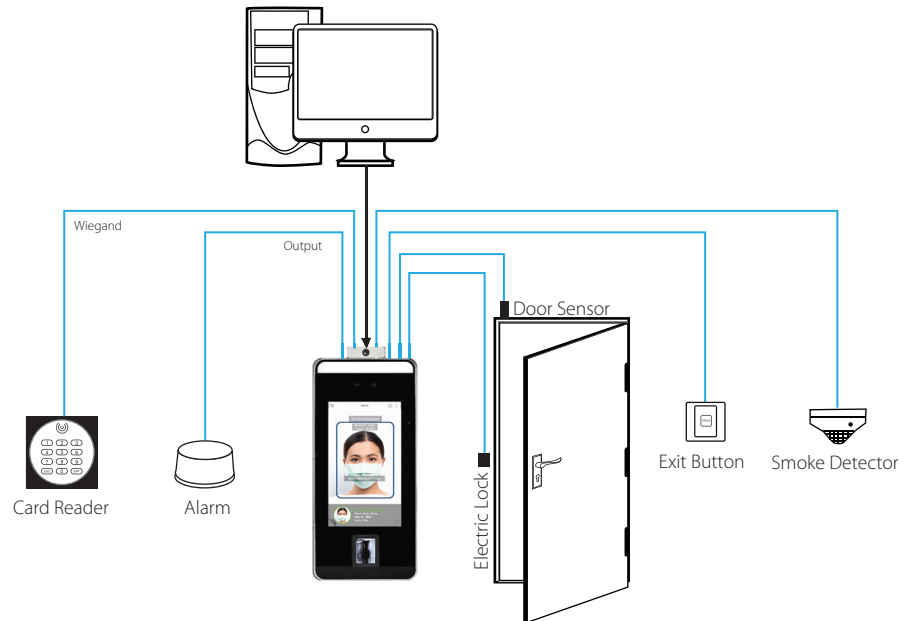

BACK TO WORK SAFELY

Verify Face even with Mask On

a visible light facial recognition access control device that withstands direct strong light exposure. This product supports multiple verification methods including Face, Fingerprint, Palm & Password. It is embedded with a Face-with-Mask reading and fever detection feature that can examine a person's body temperature even with a face mask on. The extra wide angle recognition with up to 2 meters recognition distance made this device one of the fastest and contactless verification methods that significantly reduces the potential risk of cross-contamination in premises.

Fever Detection
Deny access when fever symptom is detected

Face Mask Detection
Deny access to those who are not wearing a mask

Elegant Design
A compact and slim device to fit dimensions of a door frame installation

SYSTEM DIAGRAM

SPECIFICATIONS

MODEL	Details
PRODUCT DIMENSION (W X H X D), mm	91.93 x 220 x 22.5
MICROPROCESSOR	900MHz Dual Core CPU
MEMORY	512MB RAM/8G Flash
STORAGE	
• Faces	6,000
• Fingerprint	6,000
• Palm	3,000
• Transactions	200,000
OPERATING ENVIRONMENT	
• Temperature	16°C ~ 32°C
• Humidity	10% ~ 90%
• Power Input	DC12V 3A
COMMUNICATIONS	
• Method	TCP/IP, RS485, Wi-Fi (Optional)
• Wiegand	Input/Output
ACCESS CONTROL	
• Lock Relay Output	Yes
• Alarm Output/Auxiliary Input	Yes
• Exit Button/Door Sensor	Yes
PREVENTIVE MEASURES	
• Mask Detection	Yes
• Fever Detection	Yes
• Fever Measurement Distance	30cm - 50cm
• Fever Detection Speed	>0.3s
• Temperature Measurement Range	34°C ~ 45°C
• Temperature Measurement Accuracy	±0.3°C